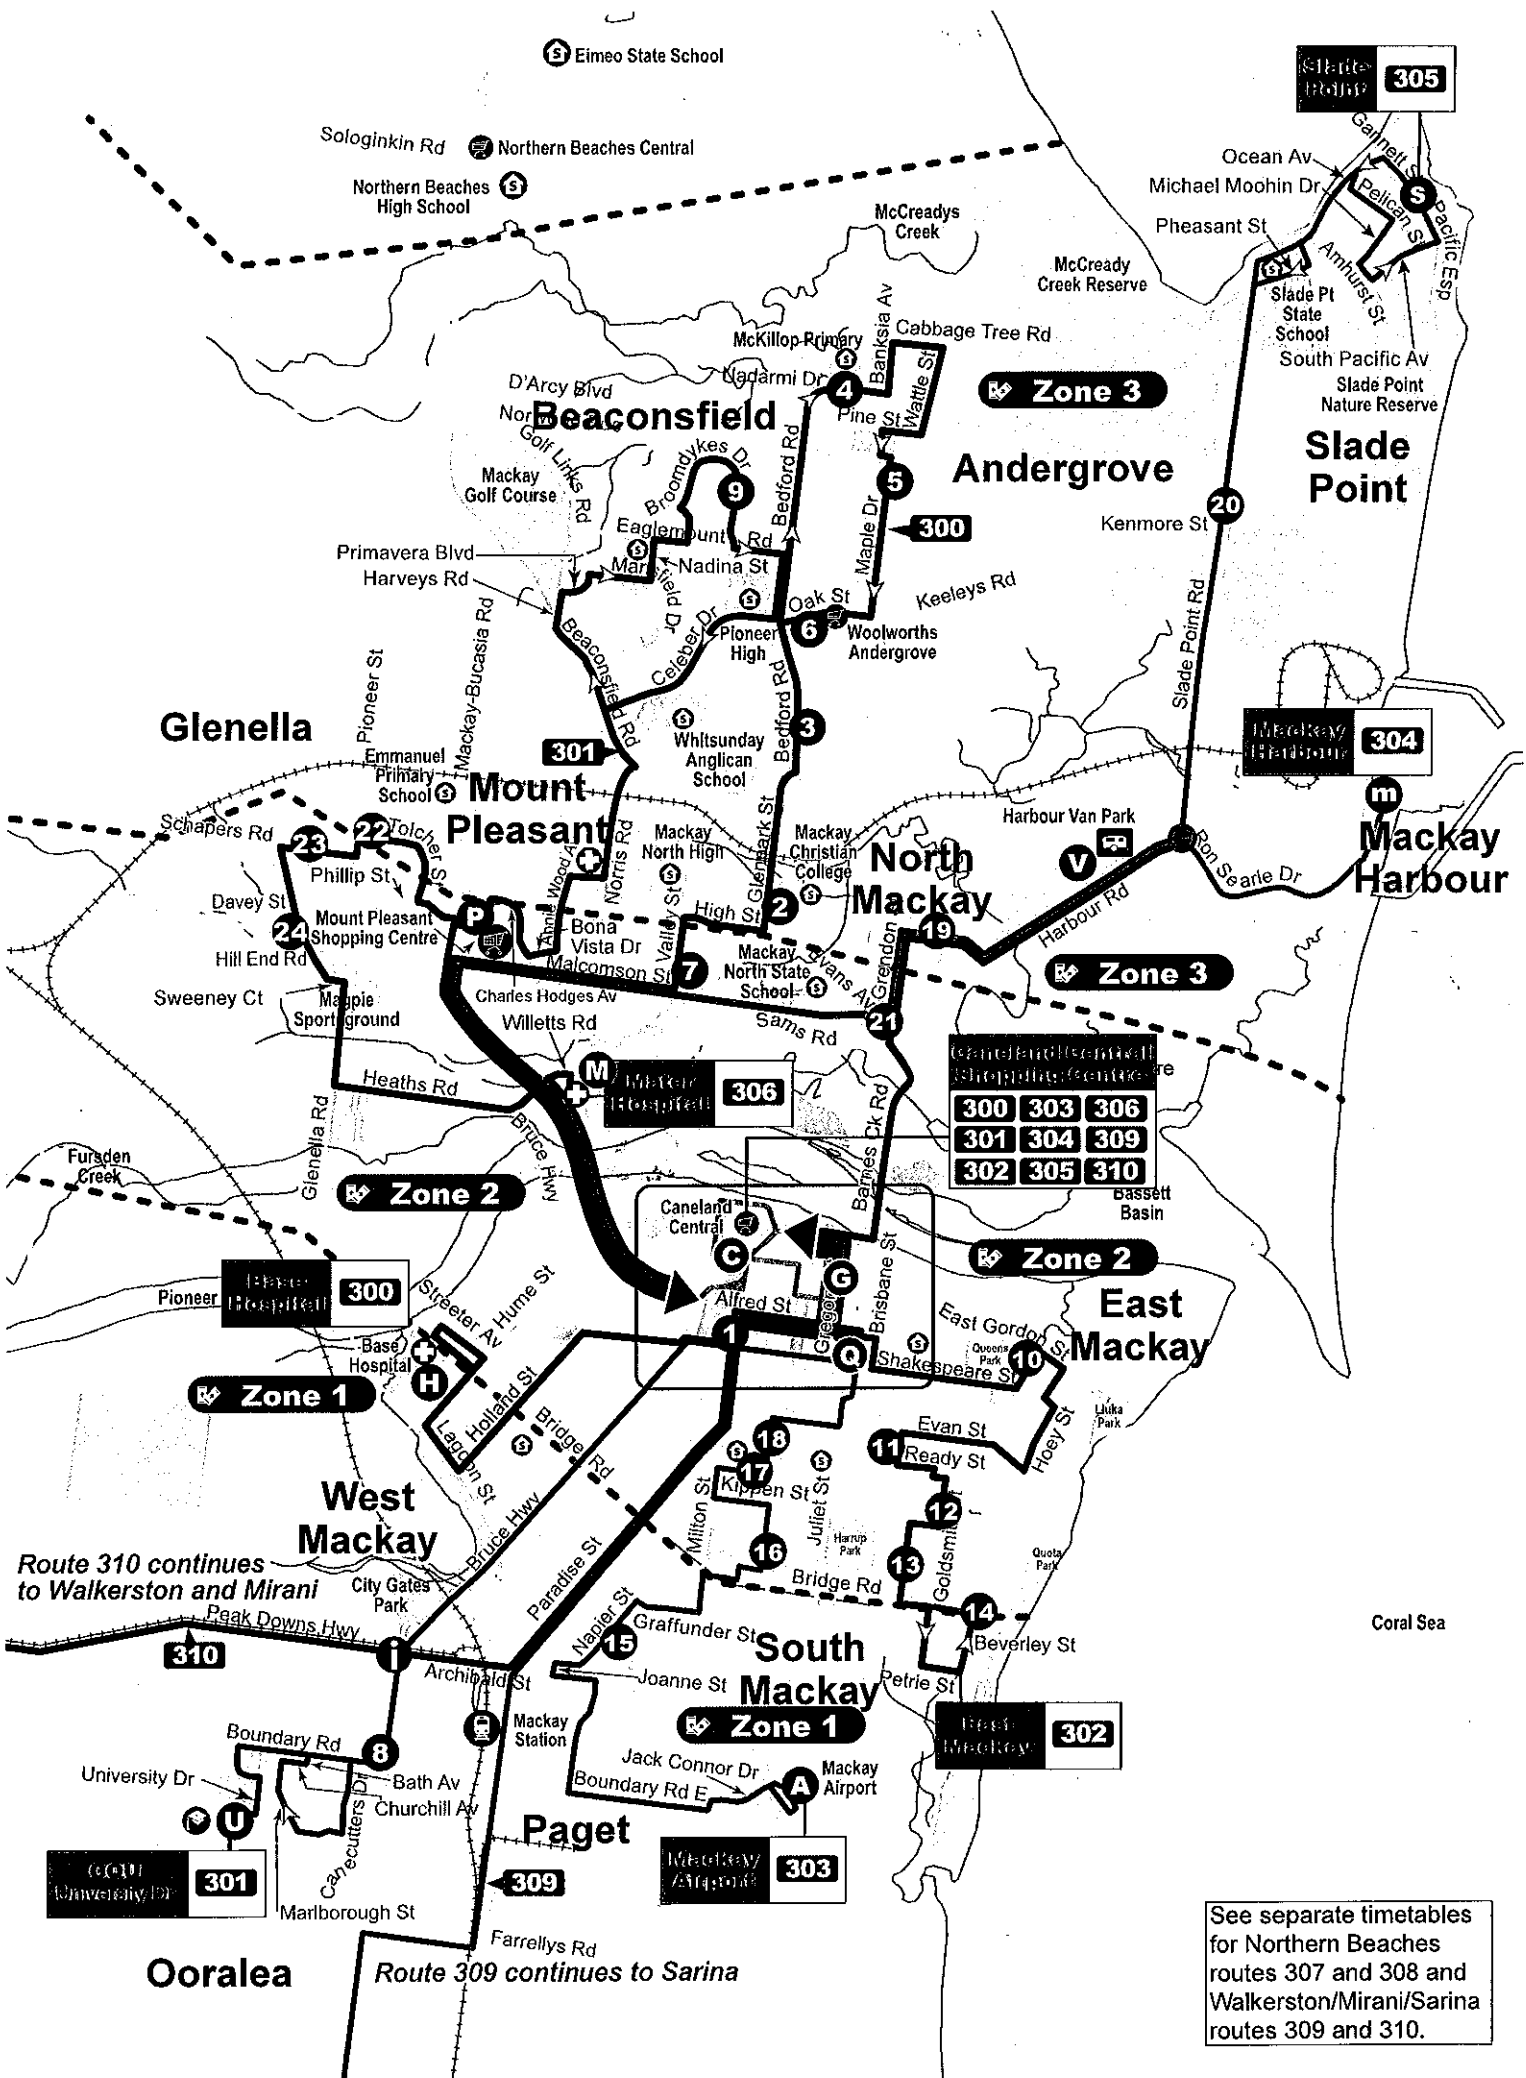

# Mackay City route map

See separate timetables for Northern Beaches routes 307 and 308 and Walkerston/Mirani/Sarina routes 309 and 310.